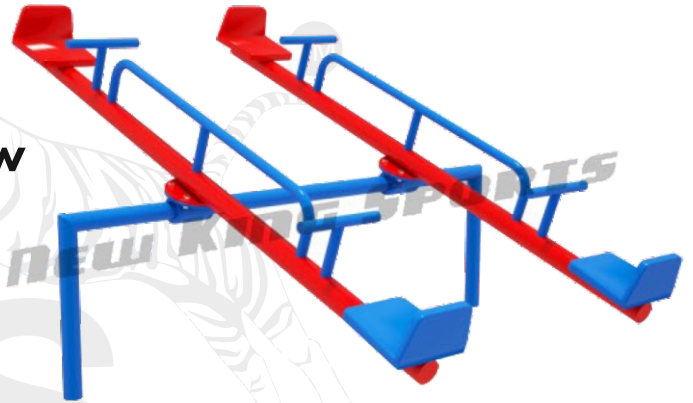

**Roller Slide
NKCP - 09**

**Revolving Platform
NKCP - 10**

**Star Type
MGR-MS Seat
NKCP - 11**

**Revolving Whirl
NKCP - 12**

**Fun Ride
NKCP - 13**

CHILDREN PARK

**Jungle Gym
NKCP - 14**

**Bridge Ladder
NKCP - 15**

**A to B Climber
NKCP - 16**

**Rainbow Climber
NKCP - 17**

**Hump Climber –
Two Way
NKCP - 18**

New King Sports

**Hump Climber –
Four Way
NKCP - 19**

Loop Arc Climber
NKCP - 20

Spiral Scrambler
NKCP - 21

Twin Scrambler
NKCP - 22

Single See Saw
NKCP - 23

Double See Saw
NKCP - 24

Fancy See Saw
NKCP - 25

Rocking Boat
NKCP - 26

CHILDREN PARK

Bee Spring Rider

Bike Spring Rider

Duck Spring Rider