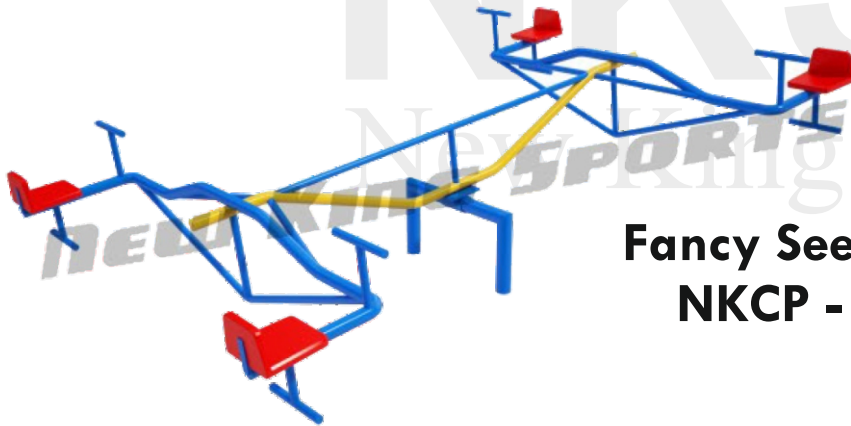

**Roller Slide
NKCP - 09**

**Revolving Platform
NKCP - 10**

**Star Type
MGR-MS Seat
NKCP - 11**

**Revolving Whirl
NKCP - 12**

**Fun Ride
NKCP - 13**

CHILDREN PARK

**Jungle Gym
NKCP - 14**

**Bridge Ladder
NKCP - 15**

**A to B Climber
NKCP - 16**

**Rainbow Climber
NKCP - 17**

**Hump Climber –
Two Way
NKCP - 18**

New King Sports

**Hump Climber –
Four Way
NKCP - 19**

Loop Arc Climber
NKCP - 20

Spiral Scrambler
NKCP - 21

Twin Scrambler
NKCP - 22

Single See Saw
NKCP - 23

Double See Saw
NKCP - 24

Fancy See Saw
NKCP - 25

Rocking Boat
NKCP - 26

CHILDREN PARK

Bee Spring Rider

Bike Spring Rider

Duck Spring Rider