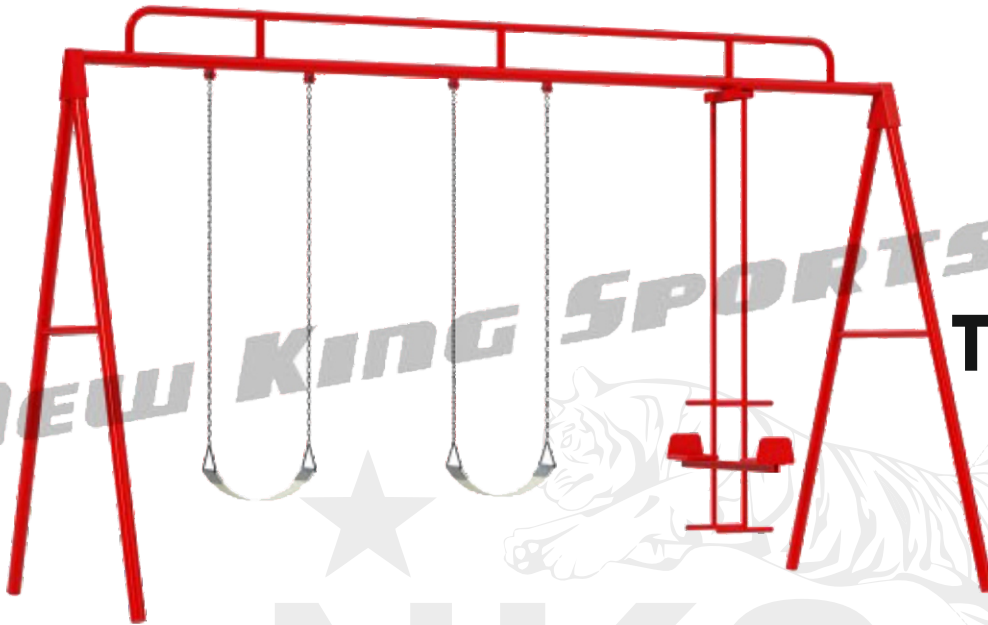

CHILDREN PARK EQUIPMENT'S CATALOGUE

 www.newkingsports.com

 +91 9897647571, 8923737772

INDEX

1. SWING	...01
2. SLIDES	...02
3. MARRY GO ROUNDS	...03
4. CLIMBER	...04
5. SEE SAW	...05
6. SPRING RIDER	...06
7. PARK DUSTBINS	...07
8. PARK BENCHS	...08
9. KIDS MULTI STATION	...09

**Double Swing
NKCP - 01**

**Arc Swing
NKCP - 02**

**Triple Swing
NKCP - 03**

**Circular Swing
NKCP - 04**

**FRP Wave Slide
NKCP - 05**

**FRP Double Wave
Slide
NKCP - 06**

**FRP Spiral Slide
NKCP - 07**

**FRP Curved
Tube Slide
NKCP - 08**